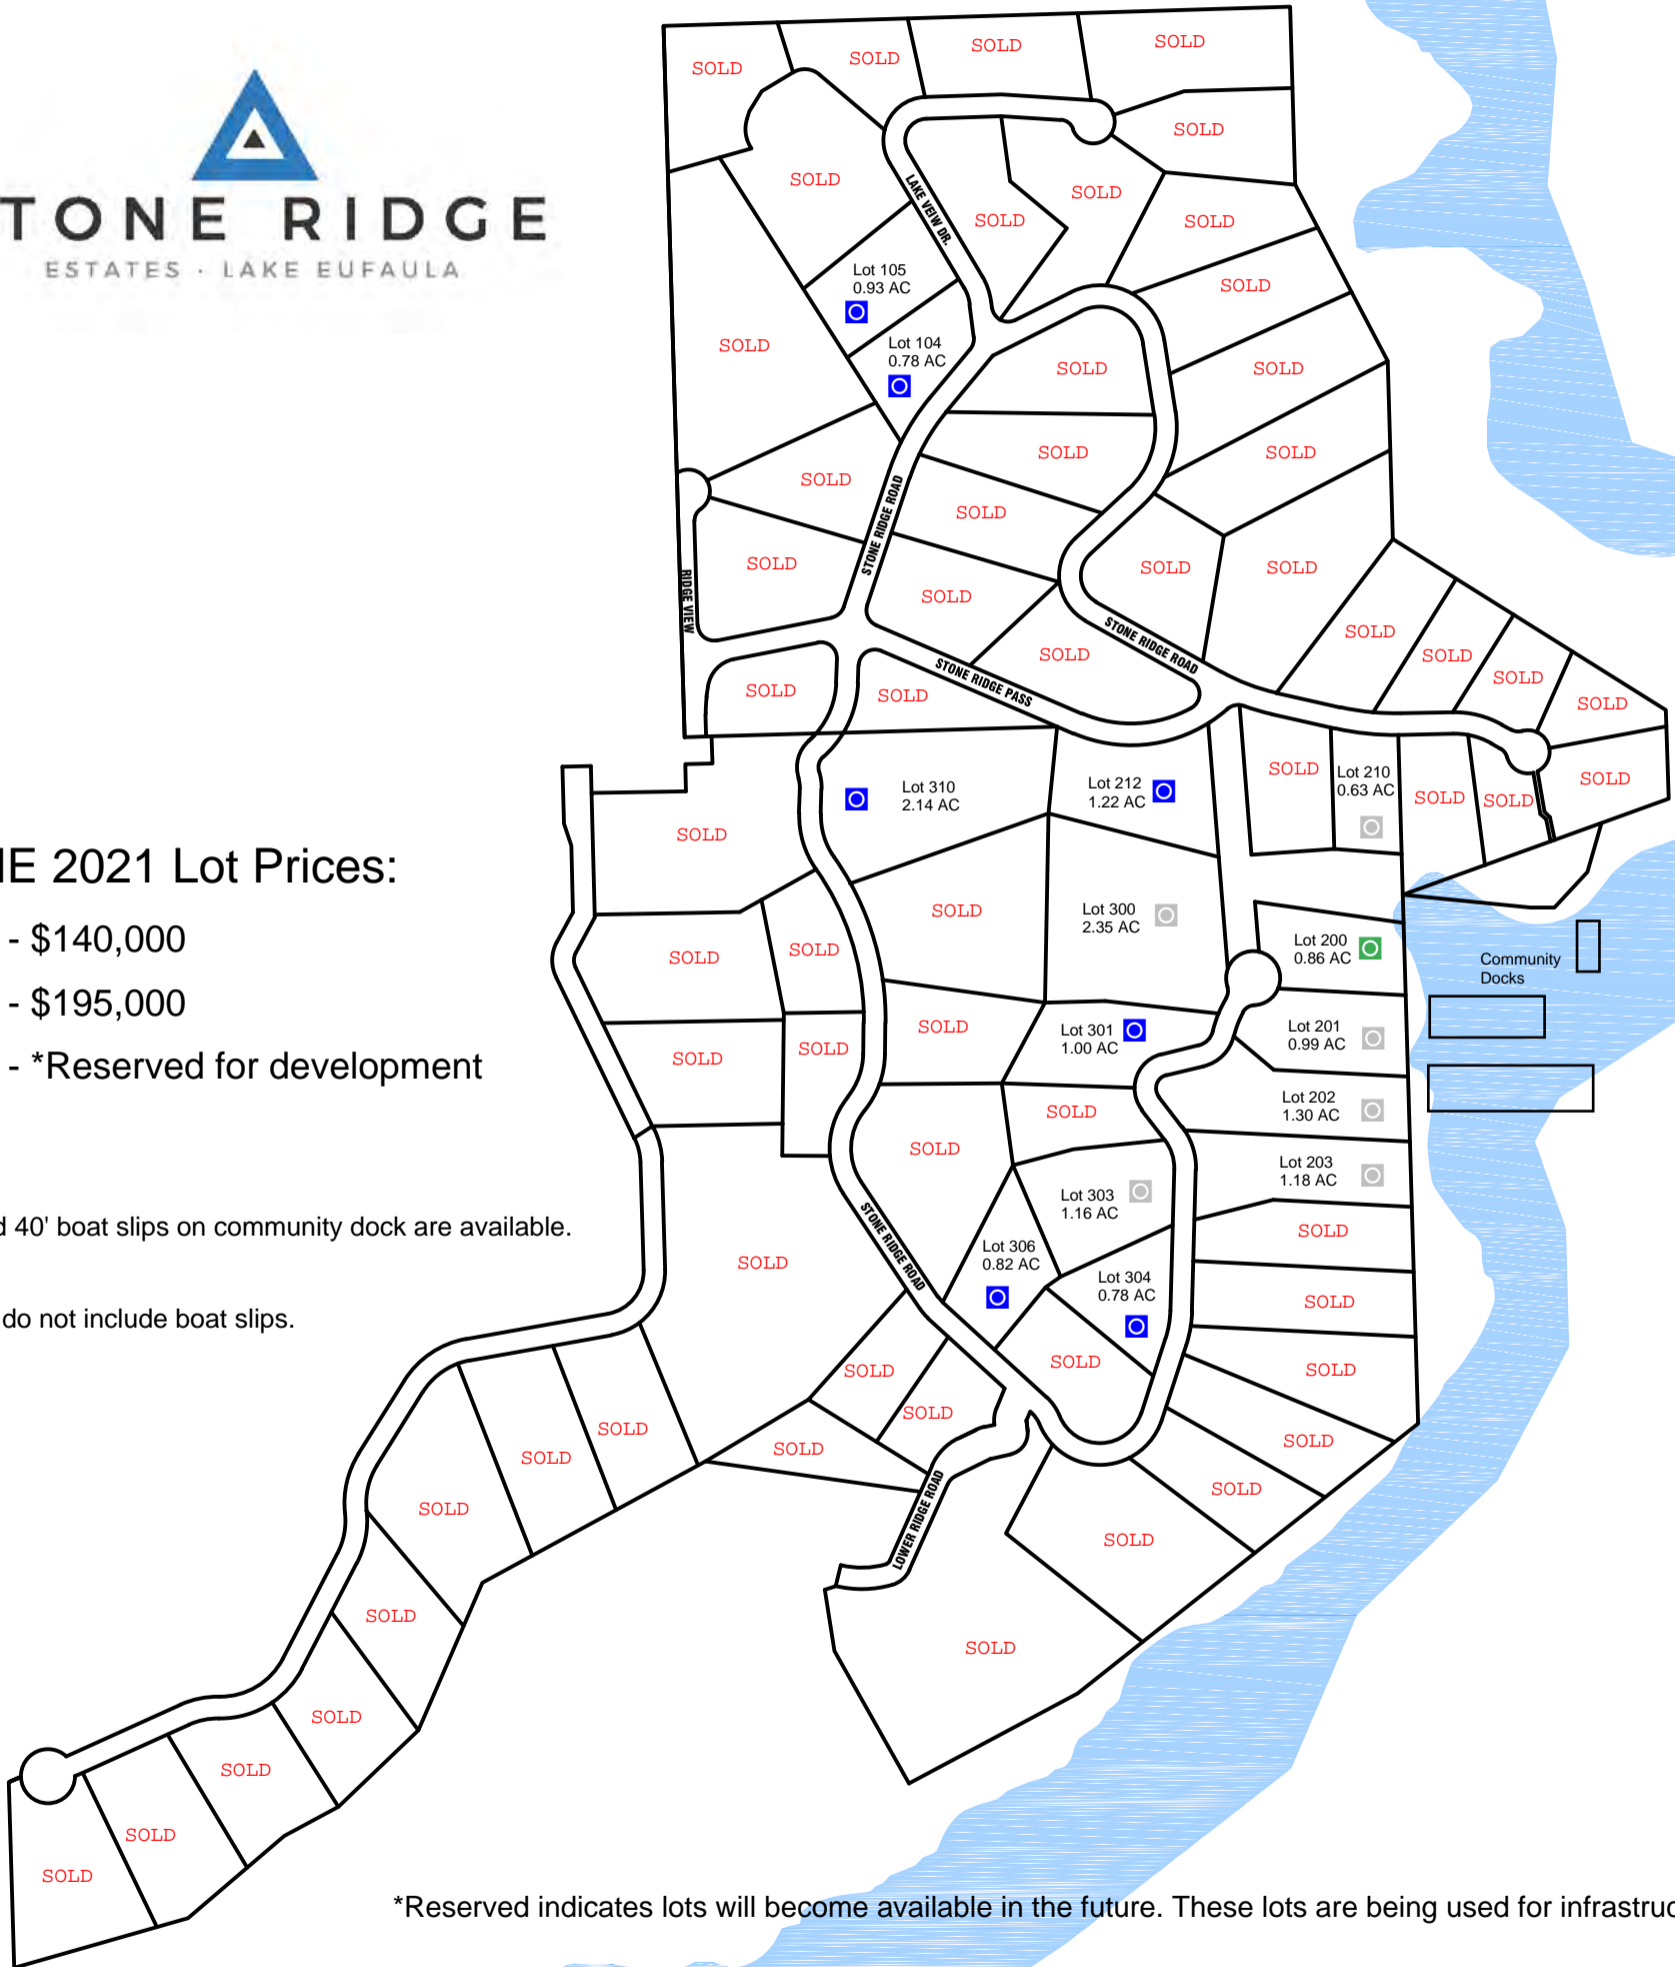

STONE RIDGE
ESTATES · LAKE EUFAULA

JUNE 2021 Lot Prices:

-  - \$140,000
-  - \$195,000
-  - *Reserved for development

32' and 40' boat slips on community dock are available.

Prices do not include boat slips.

*Reserved indicates lots will become available in the future. These lots are being used for infrastructure needs.