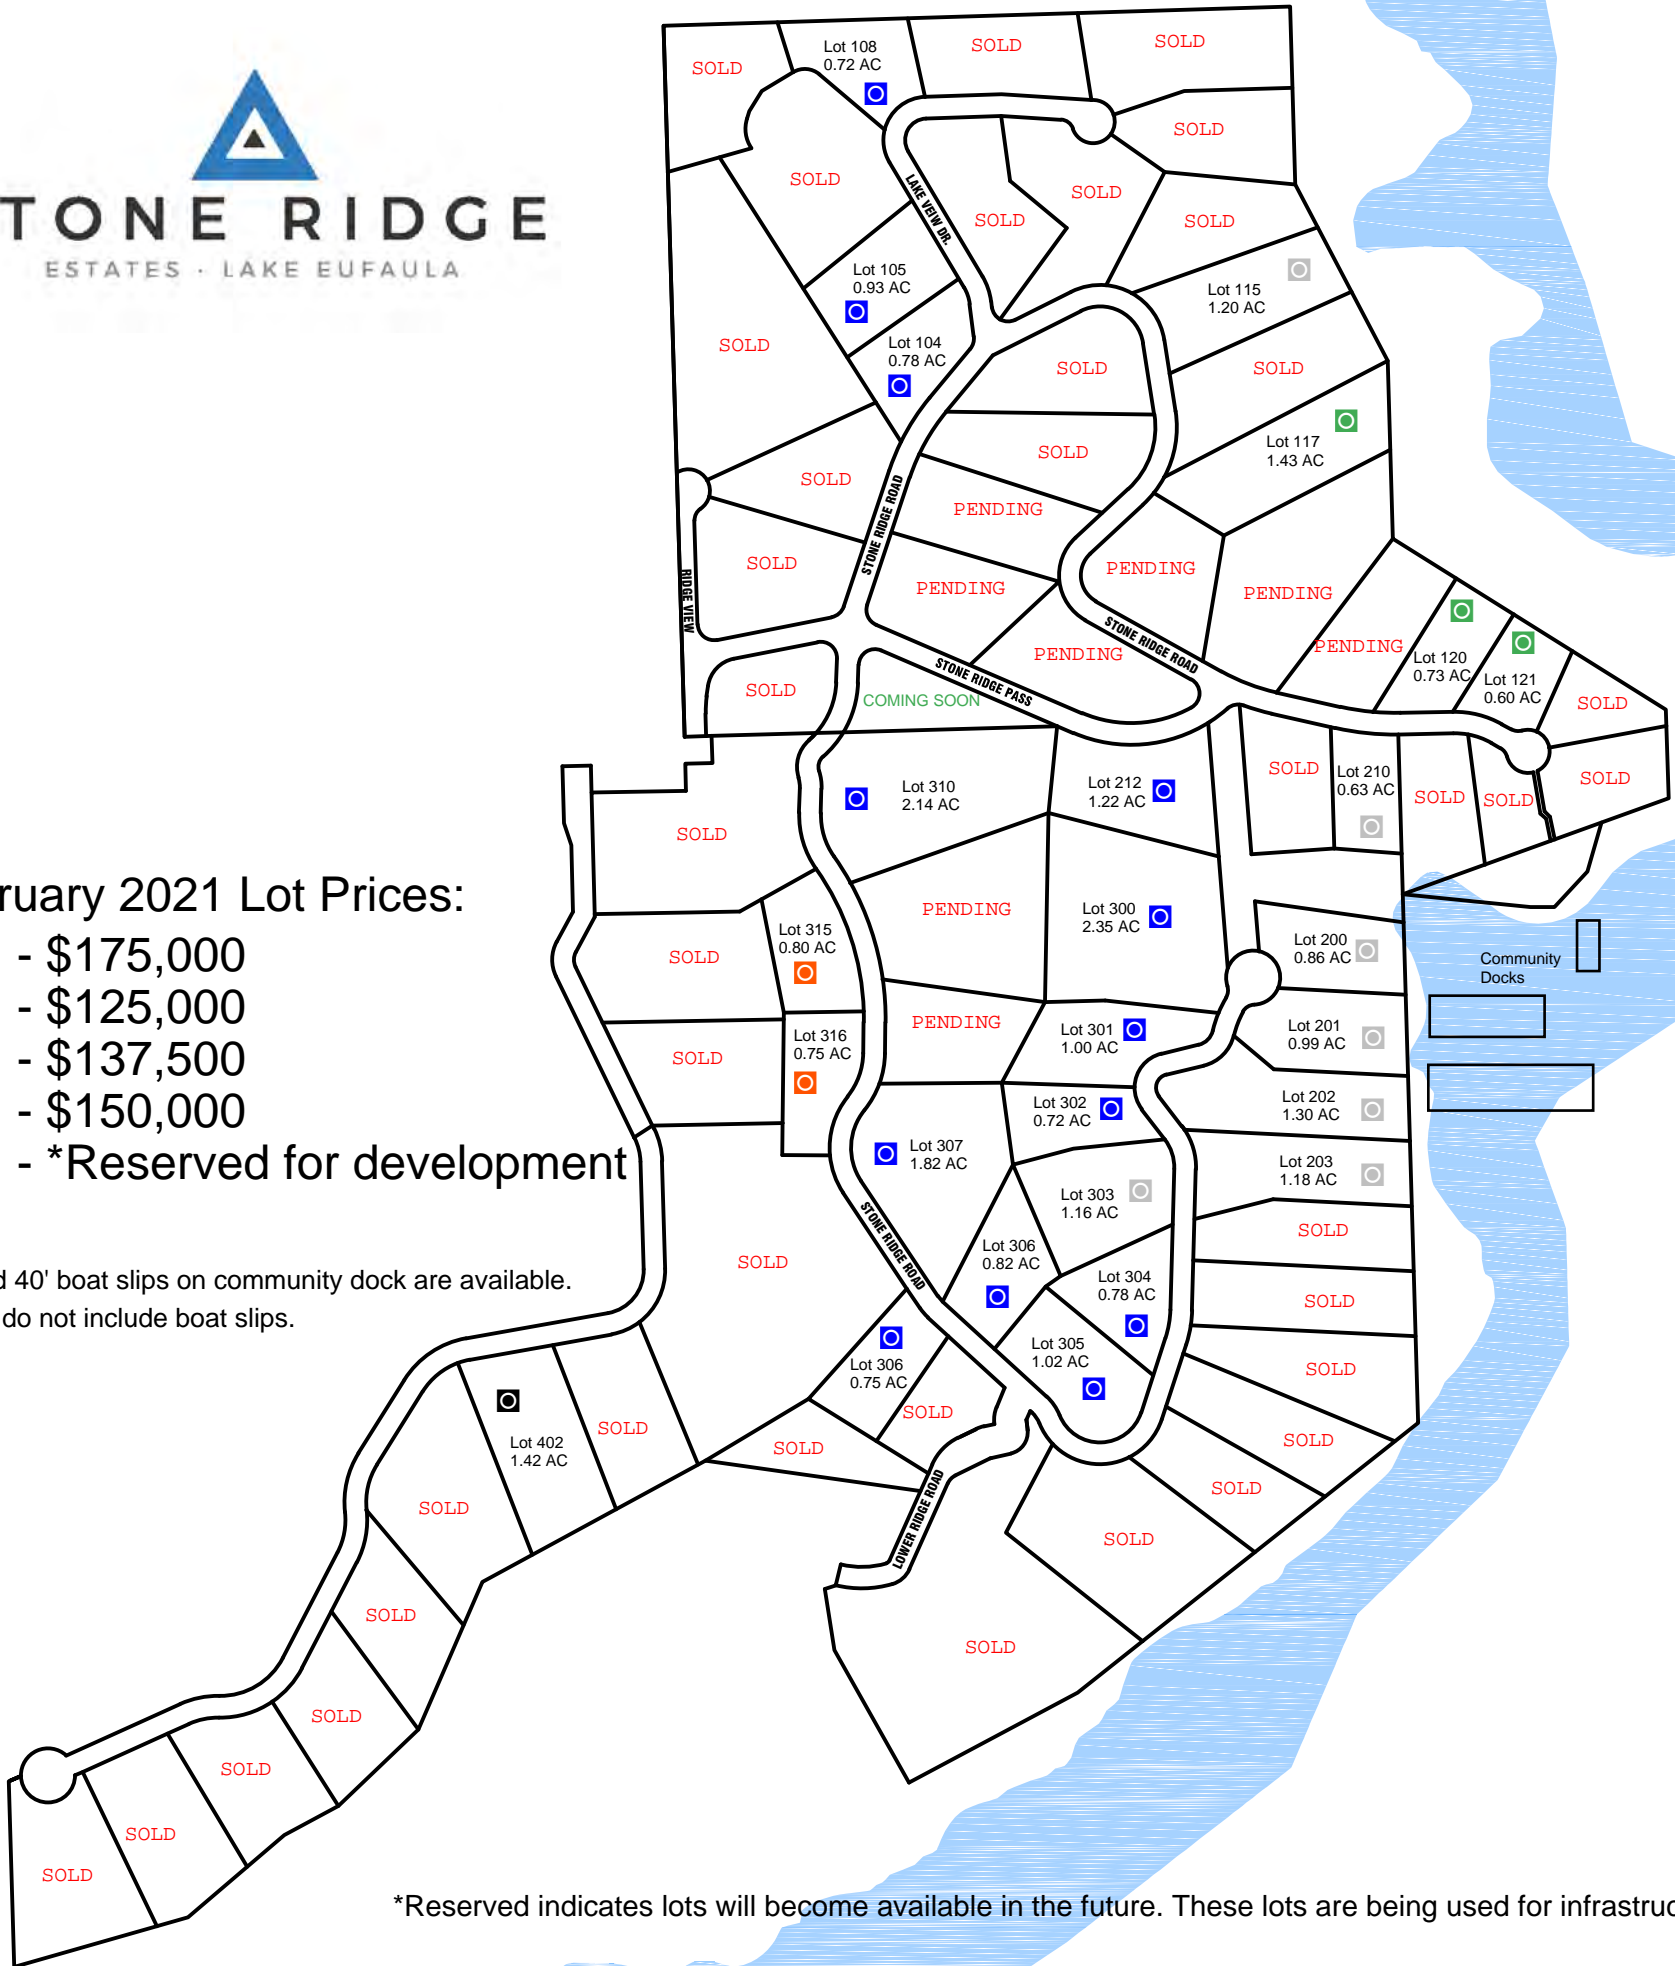

STONE RIDGE

ESTATES · LAKE EUFAULA

February 2021 Lot Prices:

-  - \$175,000
-  - \$125,000
-  - \$137,500
-  - \$150,000
-  - *Reserved for development

32' and 40' boat slips on community dock are available.
Prices do not include boat slips.

*Reserved indicates lots will become available in the future. These lots are being used for infrastructure needs.