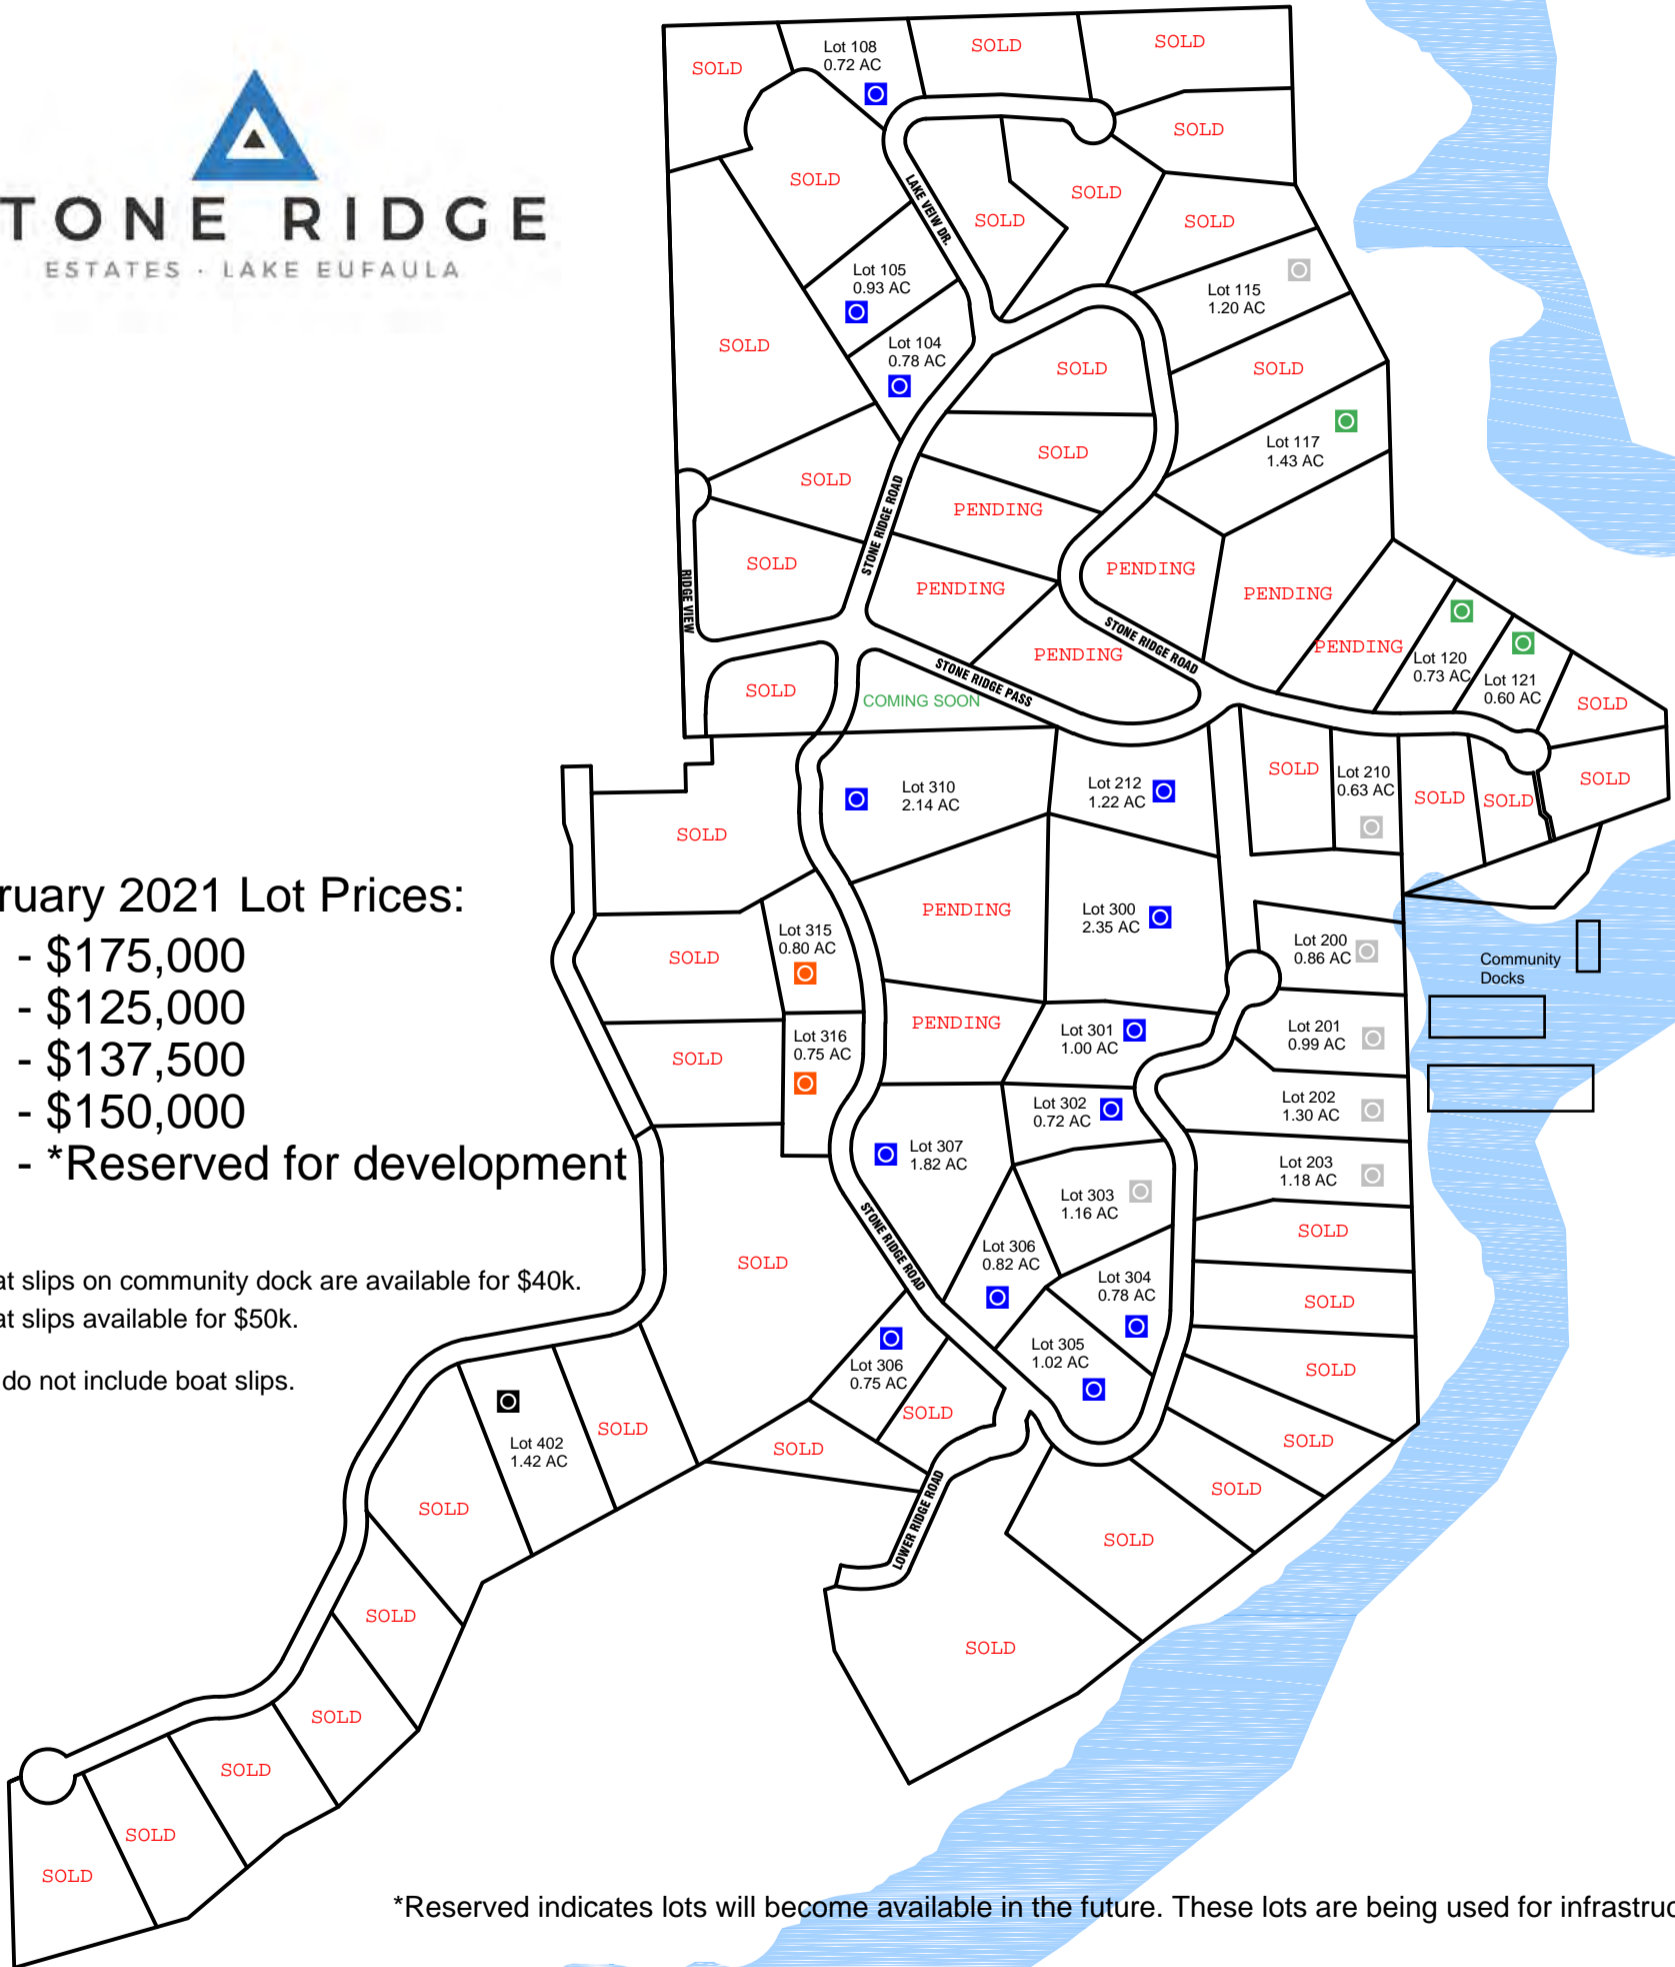

STONE RIDGE

ESTATES · LAKE EUFAULA

February 2021 Lot Prices:

-  - \$175,000
-  - \$125,000
-  - \$137,500
-  - \$150,000
-  - *Reserved for development

32' boat slips on community dock are available for \$40k.
 40' boat slips available for \$50k.

Prices do not include boat slips.

*Reserved indicates lots will become available in the future. These lots are being used for infrastructure needs.